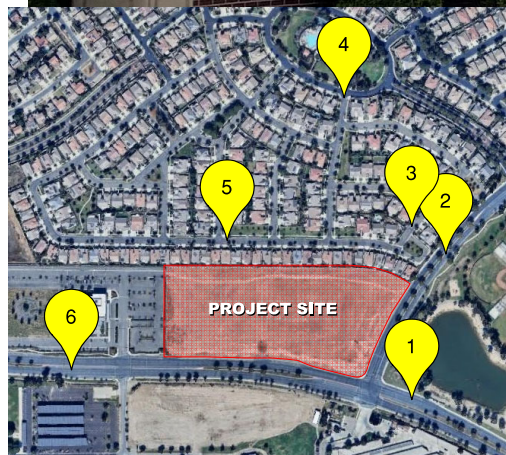

VIEW FROM STOCKDALE LOOKING WEST  
4 FEET ABOVE TEMPLE FINISH FLOOR

VIEW FROM JEWETTA LOOKING SOUTHWEST  
2 FEET ABOVE TEMPLE FINISH FLOOR

VIEW FROM CROOKSTONE AVE LOOKING SOUTH  
3 FEET ABOVE TEMPLE FINISH FLOOR

VIEW FROM CROOKSTONE AVE LOOKING SOUTH  
2 FEET ABOVE TEMPLE FINISH FLOOR

VIEW FROM FRENCH PARK LN LOOKING EAST  
1 FOOT ABOVE TEMPLE FINISH FLOOR

VIEW FROM STOCKDALE LOOKING EAST  
2 FEET BELOW TEMPLE FINISH FLOOR